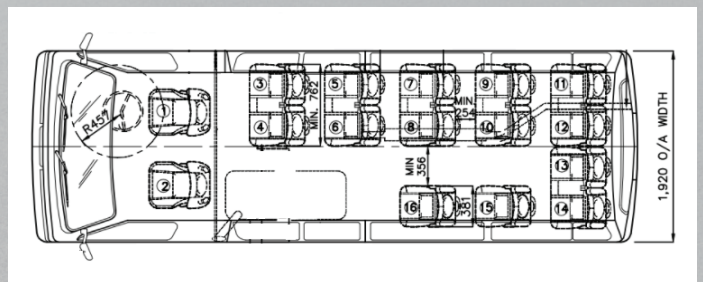

FEATURES		
INTERIOR		
Air Condition System		Front & Rear with individual vetting
Air Ioniser		Rear Only
Celling		PVC
Steering Wheel		PU + Tillable
Window	Front	Power Window
	Rear	3 Sliding Windows
Seats	Material	Fabric with Headrest
Cup Holder & Net Pockets		All rear seat
3-Point Safety Belt		All seat
Audio System		Touch Screen, DVD Player + Bluetooth
EXTERIOR		
Headlamps		Halogen Multi-reflector
Daytime Running Lights (DRLs)		•
Front Grill		Chrome
Electric Wing Mirror		Manual Folding, Chrome Casing
Door Lock		2 nos of central lock with remote key
Sliding Door		One (1)
Rear Wiper + Washer + Defroster		•
Roof Escape Hatch		•
SAFETY		
Reverse Camera + Sensors		•
SRS Air-Bag		Driver + Front Passenger
ABS + EBD		•

HANDAL BCM

HANDAL BCM SDN BHD (455425-V)
(formerly known as Berjaya China Motor Sdn Bhd)
Block B, 16, Jalan 51A/225, 46100 Petaling Jaya, Selangor.
Tel: 03 7954 1188 Fax: 03 7955 1189
Hotline: 1800 88 8589

Contact: