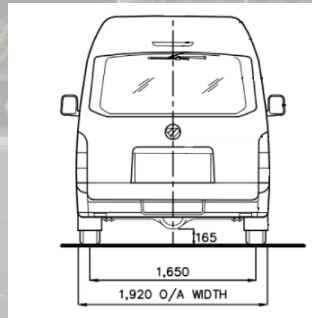

FEATURES		
INTERIOR		
Air Condition System		Front & Rear with individual vetting
Air Ioniser		Rear Only
Celling		PVC
Steering Wheel		PU + Tillable
Window	Front	Power Window
	Rear	3 Sliding Windows
Seats	Material	Fabric with Headrest
Cup Holder & Net Pockets		All rear seat
3-Point Safety Belt		All seat
Audio System		Touch Screen, DVD Player + Bluetooth
EXTERIOR		
Headlamps		Halogen Multi-reflector
Daytime Running Lights (DRLs)		•
Front Grill		Chrome
Electric Wing Mirror		Manual Folding, Chrome Casing
Door Lock		2 nos of central lock with remote key
Sliding Door		One (1)
Rear Wiper + Washer + Defroster		•
Roof Escape Hatch		•
SAFETY		
Reverse Camera + Sensors		•
SRS Air-Bag		Driver + Front Passenger
ABS + EBD		•

HANDAL BCM

HANDAL BCM SDN BHD (455425-V)
(formerly known as Berjaya China Motor Sdn Bhd)
Block B, 16, Jalan 51A/225, 46100 Petaling Jaya, Selangor.
Tel: 03 7954 1188 Fax: 03 7955 1189
Hotline: 1800 88 8589

Contact: