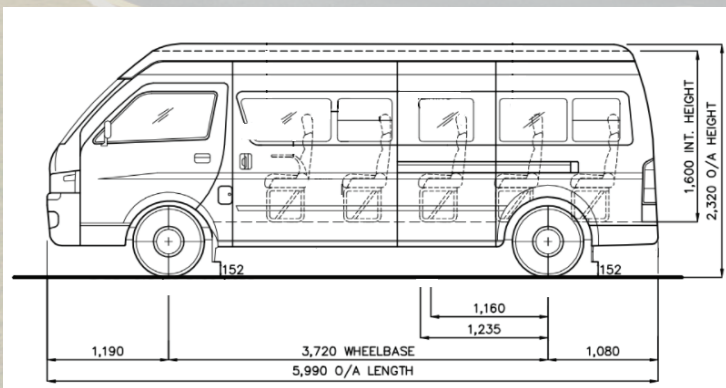

FEATURES		
INTERIOR		
Air Condition System		Front & Rear with individual vetting
Air Ioniser		Rear Only
Celling		PVC
Steering Wheel		PU + Tillable
Window	Front	Power Window
	Rear	3 Sliding Windows
Seats	Material	Fabric with Headrest
Cup Holder & Net Pockets		All rear seat
3-Point Safety Belt		All seat
Audio System		Touch Screen, DVD Player + Bluetooth
EXTERIOR		
Headlamps		Halogen Multi-reflector
Daytime Running Lights (DRLs)		•
Front Grill		Chrome
Electric Wing Mirror		Manual Folding, Chrome Casing
Door Lock		2 nos of central lock with remote key
Sliding Door		One (1)
Rear Wiper + Washer + Defroster		•
Roof Escape Hatch		•
SAFETY		
Reverse Camera + Sensors		•
SRS Air-Bag		Driver + Front Passenger
ABS + EBD		•

HANDAL BCM

HANDAL BCM SDN BHD (455425-V)
(formerly known as Berjaya China Motor Sdn Bhd)
Block B, 16, Jalan 51A/225, 46100 Petaling Jaya, Selangor.
Tel: 03 7954 1188 Fax: 03 7955 1189
Hotline: 1800 88 8589

Contact: