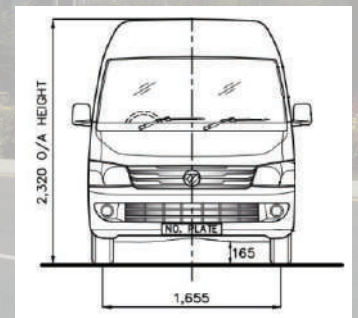

FEATURES		
INTERIOR		
Air Condition System		Front & Rear with individual vetting
Air Ioniser		Rear Only
Celling		PVC
Steering Wheel		PU + Tillable
Window	Front	Power Window
	Rear	3 Sliding Windows
Seats	Material	Fabric with Headrest
Cup Holder & Net Pockets		All rear seat
3-Point Safety Belt		All seat
Audio System		Touch Screen, DVD Player + Bluetooth
EXTERIOR		
Headlamps		Halogen Multi-reflector
Daytime Running Lights (DRLs)		•
Front Grill		Chrome
Electric Wing Mirror		Manual Folding, Chrome Casing
Door Lock		2 nos of central lock with remote key
Sliding Door		One (1)
Rear Wiper + Washer + Defroster		•
Roof Escape Hatch		•
SAFETY		
Reverse Camera + Sensors		•
SRS Air-Bag		Driver + Front Passenger
ABS + EBD		•

HANDAL BCM

HANDAL BCM SDN BHD (455425-V)
(formerly known as Berjaya China Motor Sdn Bhd)
Block B, 16, Jalan 51A/225, 46100 Petaling Jaya, Selangor.
Tel: 03 7954 1188 Fax: 03 7955 1189
Hotline: 1800 88 8589

Contact: