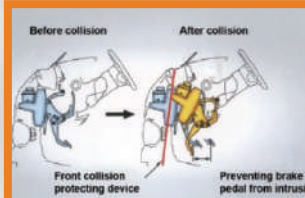

Safety Features

Front dual air bag

Side door fender

Front bar fender

Visible reversing camera ensures reversing safety

Fully integral 3H ultra-high strength body

4 reverse sensors that can sense the driver's blind zone effectively

Cummins 2.8L Diesel Engine

ABS+EBD

Collapsible steering column

Vehicle three-point pretensioner seat belts

VIEW CS2L

TECHNICAL SPECIFICATION

Warranty 6 Years/200,000km
(Whichever comes first)

MODEL NAME		VIEW CS2L
Model Code	BJ6609U2DDA-RA	
Body Type	High Roof Wide Body	
Wheelbase Type	Super long wheelbase	
Seating Capacity	16	
ENGINE		
Model	CUMMINS ISF2.8	
Type	ISF2.8S4148V Turbo Diesel	
Displacement	2,776cc	
Rated Power	102.7kW (138hp) @3200rpm	
Rated Torque	360Nm@1,800-2,700rpm	
Fuel Supply System	BOSCH Common Rail Direct Injection (CRDI)	
Fuel Consumption	9.5L/100km	
DIMENSION & WEIGHT		
Overall	Length	5,990mm
	Width	1,920mm
	Height	2,320mm
Wheelbase	3,720mm	
Tread	Front	1,655mm
	Rear	1,650mm
Weight	Kerb	2,435kg
	Gross	4,035kg
Min Turning Radius	6.25m	
Ground Clearing	175mm	
Fuel Tank Capacity	65L	
CHASSIS & BRAKE SYSTEM		
Transmission Type	5 Speed Manual	
Brake	Front	Disc
	Rear	Drums
ABS + EBD	•	
Steering Tyre	Rack & Pinion with Power Assist	
Tyres & Rim	215/75R16c (Alloy Rims)	