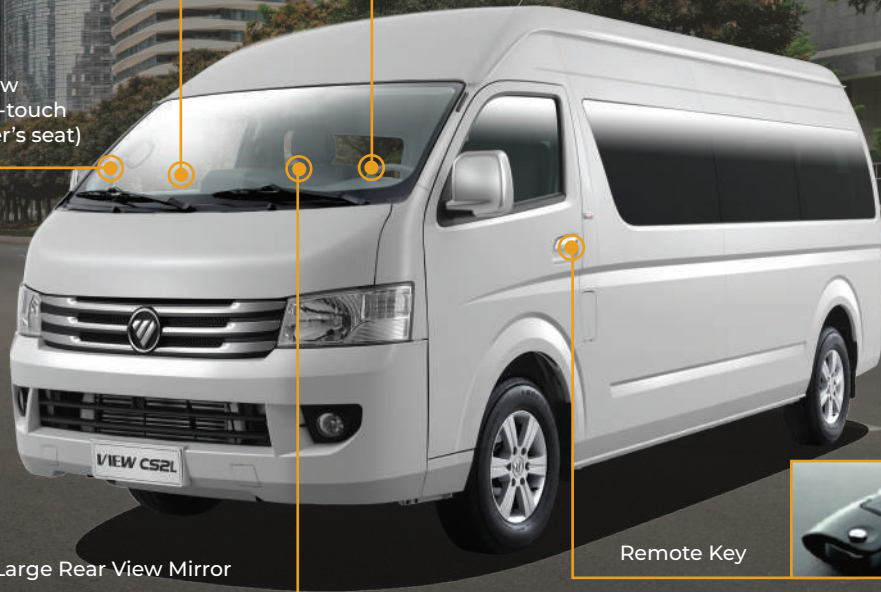

VIEW CS2L

Your Next Window Van

FOTON

Touch Screen Multimedia Player

Modern Instrument Panel

Power window (ON OFF one-touch drop on driver's seat)

Large Rear View Mirror

Remote Key

Safety Features

Front dual air bag

Side door fender

Front bar fender

Visible reversing camera ensures reversing safety

Fully integral 3H ultra-high strength body

4 reverse sensors that can sense the driver's blind zone effectively

Cummins 2.8L Diesel Engine

ABS+EBD

Collapsible steering column

Vehicle three-point pretensioner seat belts

VIEW CS2L

TECHNICAL SPECIFICATION

Warranty 6 Years/200,000km
(Whichever comes first)

MODEL NAME		VIEW CS2L
Model Code	BJ6609U2DDA-RA	
Body Type	High Roof Wide Body	
Wheelbase Type	Super long wheelbase	
Seating Capacity	16	
ENGINE		
Model	CUMMINS ISF2.8	
Type	ISF2.8S4148V Turbo Diesel	
Displacement	2,776cc	
Rated Power	102.7kW (138hp) @3200rpm	
Rated Torque	360Nm@1,800-2,700rpm	
Fuel Supply System	BOSCH Common Rail Direct Injection (CRDI)	
Fuel Consumption	9.5L/100km	
DIMENSION & WEIGHT		
Overall	Length	5,990mm
	Width	1,920mm
	Height	2,320mm
Wheelbase	3,720mm	
Tread	Front	1,655mm
	Rear	1,650mm
Weight	Kerb	2,435kg
	Gross	4,035kg
Min Turning Radius	6.25m	
Ground Clearing	175mm	
Fuel Tank Capacity	65L	
CHASSIS & BRAKE SYSTEM		
Transmission Type	5 Speed Manual	
Brake	Front	Disc
	Rear	Drums
ABS + EBD	•	
Steering Tyre	Rack & Pinion with Power Assist	
Tyres & Rim	215/75R16c (Alloy Rims)	